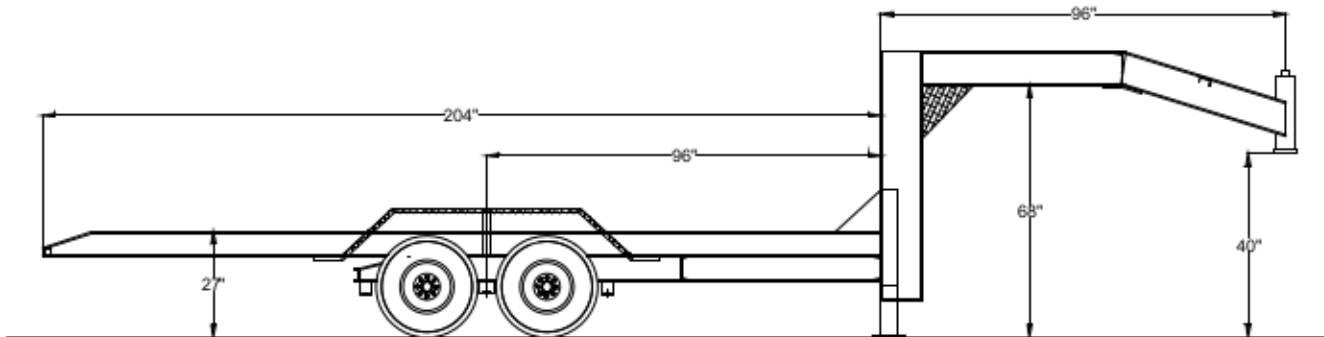

WORKING TRAILERS
FOR A WORKING WORLD

LG0717TE

LANDSCAPE 7-TON TILT BED

G.V.W.R	16,100	SUSPENSION	Multi-Leaf 6
G.A.W.R (Wa. Axle)	7,000	TIRE	235 80R x 16 Radial
COUPLER	Adjustable gooseneck	WHEEL	6 x 16, 8 Lug
SAFETY CHAINS	1/2" w/Safety Latch Hooks	FLOOR	2" Nominal Oak
JACK	12K Drop Leg Jack	LIGHTS	LED D.O.T. Stop, Tail, Turn Clearance
TONGUE	Built-in with Frame	FINISH PREP	Steel Is Cleaned To Ensure Smooth Finish
FRAME	8" Channel x 8.2 Lbs.	FINISH	Superior Quality Paint Is Applied For A Highly Protective Finish
CROSS MEMBERS	4" Channel		
AXLES	Two 7,000# Axles, Electric Brakes		
Tilt Bed X-Members	4" Channel		
		Tilt Bed Frame	6" Channel